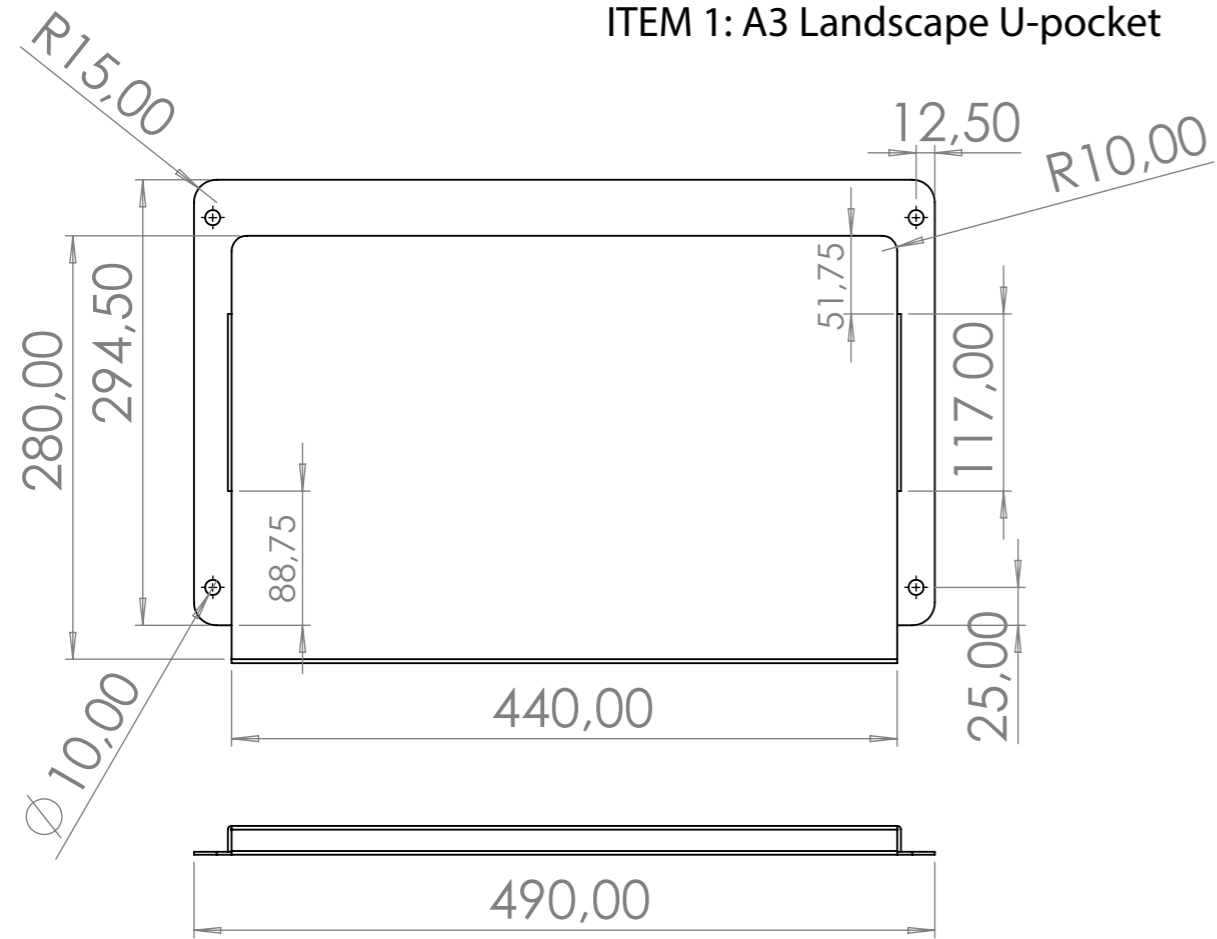

ITEM NO.	PART NUMBER	DESCRIPTION	QTY.
1	A3 Landscape	Acrylic A3 U-pocket with room or multiple sheets	1
2	Cylindric Spacer	Cylinder for the spacer screw thin hole in end for screw in wall	4
3	Screw Spacer	Screw assembled with the cylinder	4

ITEM 1: A3 Landscape U-pocket

DETAIL A  
SCALE 2:3

ITEM 3: Screw Spacer

ITEM 2: Cylindric Spacer

UNLESS OTHERWISE SPECIFIED: DIMENSIONS ARE IN MILLIMETERS SURFACE FINISH: TOLERANCES: LINEAR: ANGULAR:		FINISH:  07.02.2023	DEBURR AND BREAK SHARP EDGES	DO NOT SCALE DRAWING	REVISION
DRAWN CHK'D APPV'D MFG Q.A.			NAME Henrik Fenstad Thomas Uddu	Owner: Alfa Display AS	TITLE: A3 Landscape U-pocket for multiple sheets
			MATERIAL: Acrylic	DWG NO. A3 U-pocket	A3
			WEIGHT:	SHEET 1 OF 1	