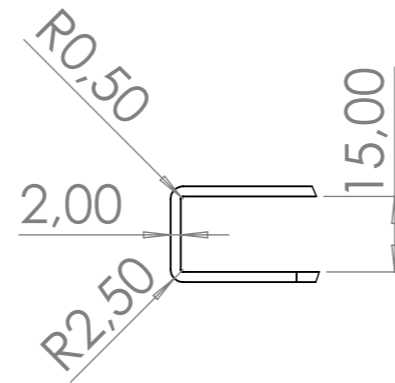

ITEM NO.	PART NUMBER	DESCRIPTION	QTY.
1	A3 Landscape	Acrylic A3 U-pocket with room or multiple sheets	1
2	Cylindric Spacer	Cylinder for the spacer screw thin hole in end for screw in wall	4
3	Screw Spacer	Screw assembled with the cylinder	4

ITEM 1: A3 Landscape U-pocket

DETAIL A  
SCALE 2:3

ITEM 3: Screw Spacer

ITEM 2: Cylindric Spacer

UNLESS OTHERWISE SPECIFIED: DIMENSIONS ARE IN MILLIMETERS SURFACE FINISH: TOLERANCES: LINEAR: ANGULAR:		FINISH:  07.02.2023	DEBURR AND BREAK SHARP EDGES	DO NOT SCALE DRAWING	REVISION
DRAWN CHK'D APPV'D MFG Q.A.			NAME Henrik Fenstad Thomas Uddu	Owner: Alfa Display AS	TITLE: A3 Landscape U-pocket for multiple sheets
			MATERIAL: Acrylic	DWG NO. A3 U-pocket	A3
			WEIGHT:	SHEET 1 OF 1	