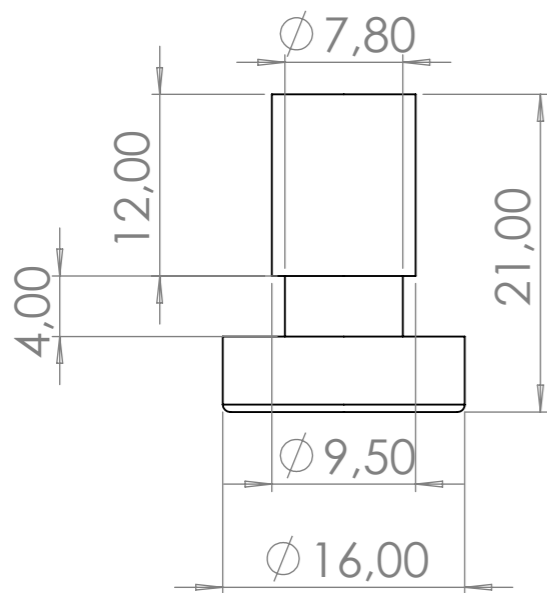

ITEM NO.	PART NUMBER	DESCRIPTION	QTY.
1	A3 Landscape	Acrylic A3 U-pocket with room or multiple sheets	1
2	Cylindric Spacer	Cylinder for the spacer screw thin hole in end for screw in wall	4
3	Screw Spacer	Screw assembled with the cylinder	4

ITEM 1: A3 Landscape U-pocket

DETAIL A  
SCALE 2:3

ITEM 3: Screw Spacer

ITEM 2: Cylindric Spacer

UNLESS OTHERWISE SPECIFIED: DIMENSIONS ARE IN MILLIMETERS SURFACE FINISH: TOLERANCES: LINEAR: ANGULAR:		FINISH:  07.02.2023	DEBURR AND BREAK SHARP EDGES	DO NOT SCALE DRAWING	REVISION
DRAWN CHK'D APPV'D MFG Q.A.			NAME Henrik Fenstad Thomas Uddu	Owner: Alfa Display AS	TITLE: A3 Landscape U-pocket for multiple sheets
			MATERIAL: Acrylic	DWG NO. A3 U-pocket	A3
			WEIGHT:	SHEET 1 OF 1	