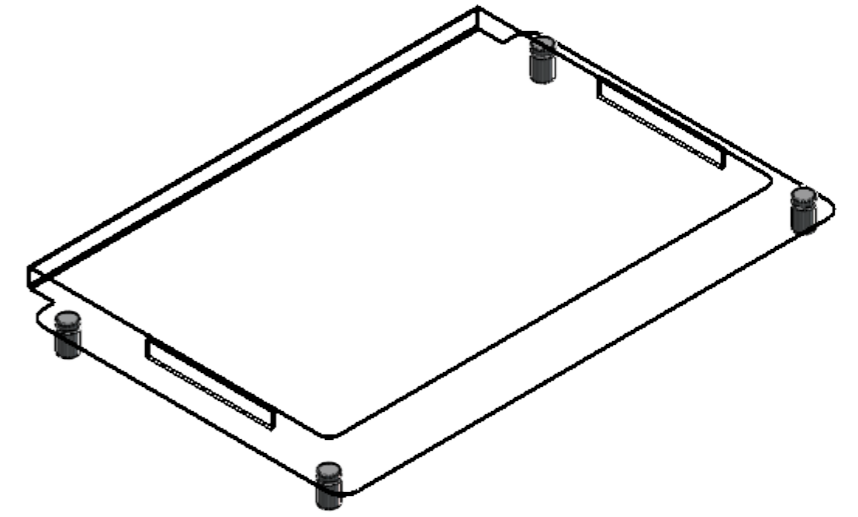

ITEM NO.	PART NUMBER	DESCRIPTION	QTY.
1	A3 Landscape	Acrylic A3 U-pocket with room or multiple sheets	1
2	Cylindric Spacer	Cylinder for the spacer screw thin hole in end for screw in wall	4
3	Screw Spacer	Screw assembled with the cylinder	4

ITEM 1: A3 Landscape U-pocket

DETAIL A  
SCALE 2:3

ITEM 3: Screw Spacer

ITEM 2: Cylindric Spacer

UNLESS OTHERWISE SPECIFIED: DIMENSIONS ARE IN MILLIMETERS SURFACE FINISH: TOLERANCES: LINEAR: ANGULAR:		FINISH:  07.02.2023	DEBURR AND BREAK SHARP EDGES	DO NOT SCALE DRAWING	REVISION
DRAWN CHK'D APPV'D MFG Q.A.			NAME Henrik Fenstad Thomas Uddu	Owner: Alfa Display AS	TITLE: A3 Landscape U-pocket for multiple sheets
			MATERIAL: Acrylic	DWG NO. A3 U-pocket	A3
			WEIGHT:	SHEET 1 OF 1	