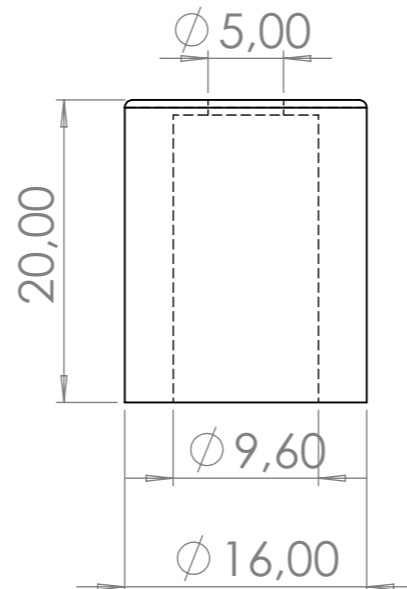

ITEM NO.	PART NUMBER	DESCRIPTION	QTY.
1	A3 Landscape	Acrylic A3 U-pocket with room or multiple sheets	1
2	Cylindric Spacer	Cylinder for the spacer screw thin hole in end for screw in wall	4
3	Screw Spacer	Screw assembled with the cylinder	4

ITEM 1: A3 Landscape U-pocket

DETAIL A  
SCALE 2:3

ITEM 3: Screw Spacer

ITEM 2: Cylindric Spacer

UNLESS OTHERWISE SPECIFIED: DIMENSIONS ARE IN MILLIMETERS SURFACE FINISH: TOLERANCES: LINEAR: ANGULAR:		FINISH:  07.02.2023	DEBURR AND BREAK SHARP EDGES	DO NOT SCALE DRAWING	REVISION
DRAWN CHK'D APPV'D MFG Q.A.			NAME Henrik Fenstad Thomas Uddu	Owner: Alfa Display AS	TITLE: A3 Landscape U-pocket for multiple sheets
			MATERIAL: Acrylic	DWG NO. A3 U-pocket	A3
			WEIGHT:	SHEET 1 OF 1	