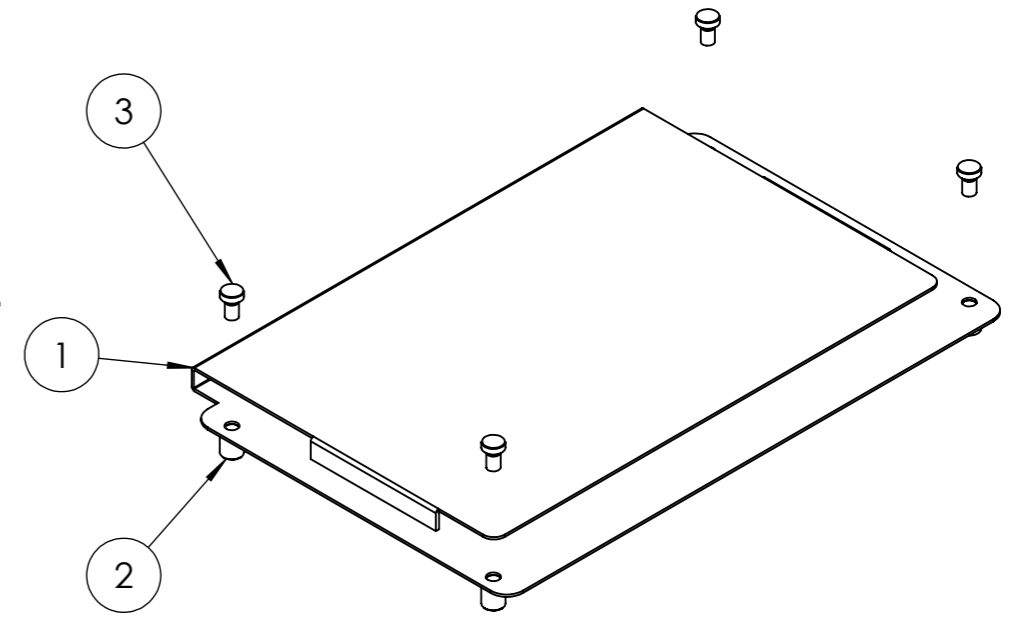

ITEM NO.	PART NUMBER	DESCRIPTION	QTY.
1	A3 Landscape	Acrylic A3 U-pocket with room or multiple sheets	1
2	Cylindric Spacer	Cylinder for the spacer screw thin hole in end for screw in wall	4
3	Screw Spacer	Screw assembled with the cylinder	4

ITEM 1: A3 Landscape U-pocket

DETAIL A  
SCALE 2:3

ITEM 3: Screw Spacer

ITEM 2: Cylindric Spacer

UNLESS OTHERWISE SPECIFIED: DIMENSIONS ARE IN MILLIMETERS SURFACE FINISH: TOLERANCES: LINEAR: ANGULAR:		FINISH:  07.02.2023	DEBURR AND BREAK SHARP EDGES	DO NOT SCALE DRAWING	REVISION
DRAWN CHK'D APPV'D MFG Q.A.			NAME Henrik Fenstad Thomas Uddu	Owner: Alfa Display AS	TITLE: A3 Landscape U-pocket for multiple sheets
			MATERIAL: Acrylic	DWG NO. A3 U-pocket	A3
			WEIGHT:	SHEET 1 OF 1	